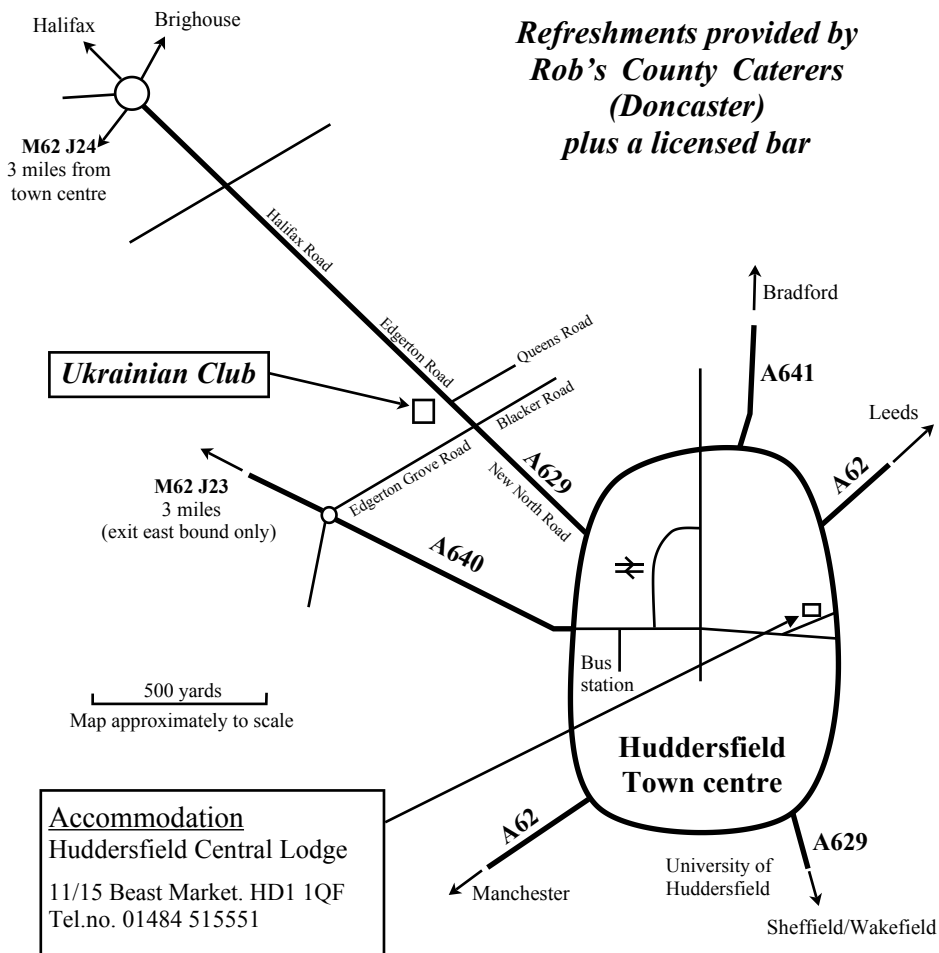

Rapidplay Prizes

Open

1st = £120, 2nd = £60, 3rd = £30
+ £25 grading prizes

Major - U155

1st = £100, 2nd = £50, 3rd = £25
+ £25 grading prizes

Minor - U120

1st = £100, 2nd = £50, 3rd = £25
+ £25 grading prizes

+£25 prizes for best junior (U18)

Entry Fee

£12 or **£10** for full ECF and NMS members

Grading

ECF Rapidplay (A-C) take precedence

Grading Prizes

No. of grading prizes will be dependant upon entries

Late Entries

At the discretion of the organisers and subject to
a £2 surcharge - entries may be accepted on the day

No player may win more than one prize.

All ungraded players **must** give proof of playing ability.

All decisions of the organisers pertaining to the tournament shall be final.

Organisers reserve the right to alter prize money depending upon entries.

Timetable - 7th June 2009

Round 1	9.30	-	10.30
Round 2	10.50	-	11.50
Round 3	12.20	-	13.20
Lunch	13.20	-	14.00
Round 4	14.00	-	15.00
Round 5	15.20	-	16.20
Round 6	16.40	-	17.40

Prize giving - ASAP after last round

Sponsors - Huddersfield Central Lodge - Tel.no. 01484 515551

Huddersfield Rapidplay

At the Huddersfield Ukrainian Club

7, Edgerton Road, Huddersfield. HD1 5RA. Tel.no. 01484 423278

Rapidplay 2009 Contact Details

Telephone - Nigel Hepworth - 07903 548675

Email - rapidplay2009@huddersfieldchessclub.co.uk